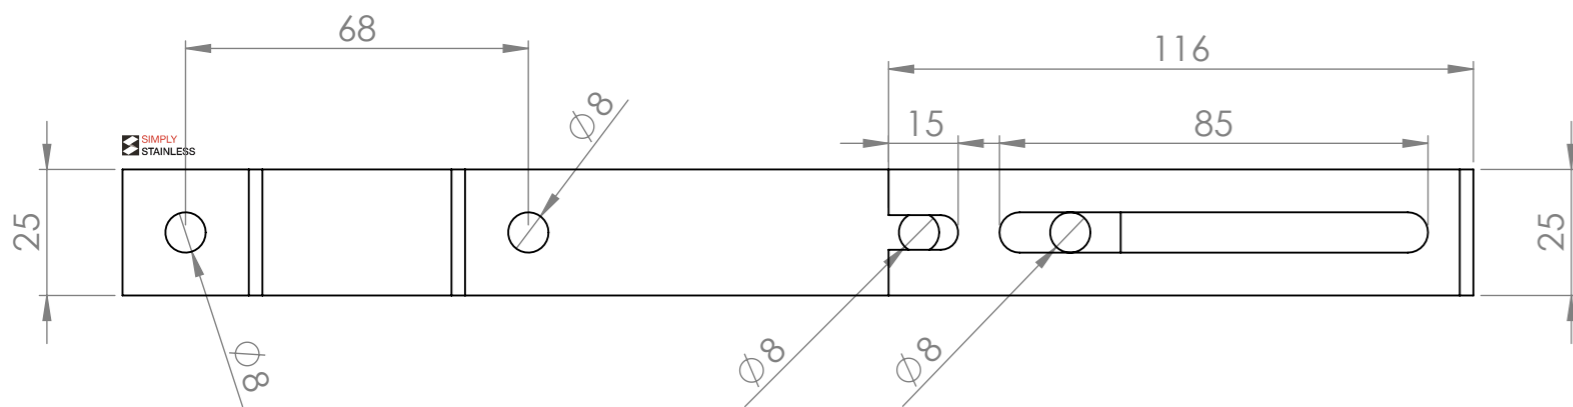

PLAN

FRONT ELEVATION

SIDE ELEVATION

SIMPLY STAINLESS

Modular Sinks, Tables & Shelving

COPYRIGHT © 2022

This drawing is the property of CI GROUP PTY LTD. Tradings as SIMPLY STAINLESS and it may not be copied, reproduced or modified in whole or in part without prior written permission of CI GROUP PTY LTD. SIMPLY STAINLESS reserves the right to change specification and design without notice.

FIXING BRACKET OFF WALL

SIZE: A3

SCALE: NTS

CONSTRUCTION NOTES:

1. MADE FROM 1.2mm STAINLESS STEEL.