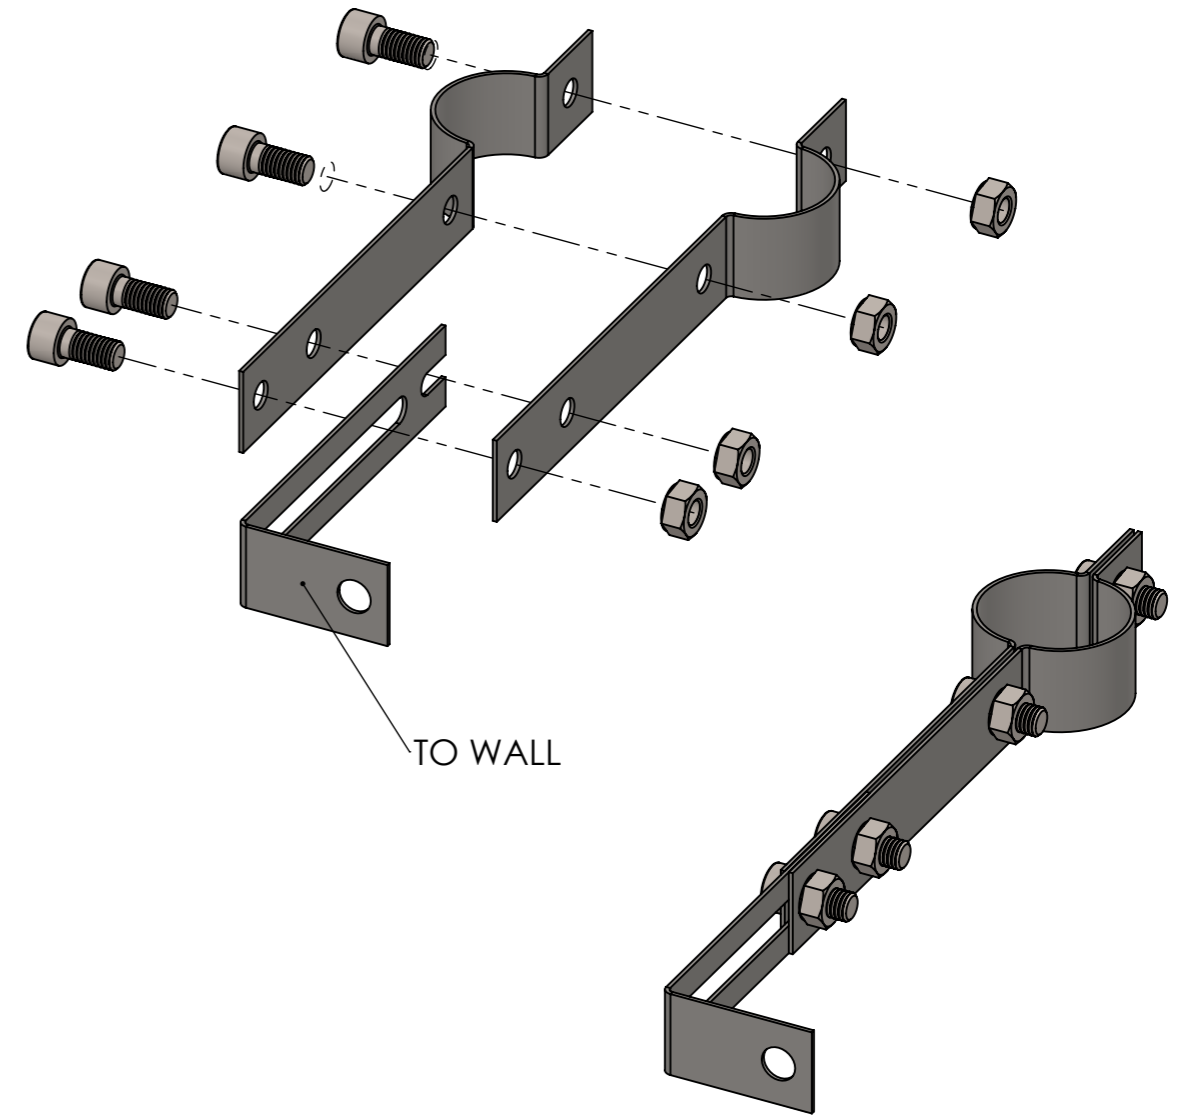

PLAN

FRONT ELEVATION

SIDE ELEVATION

SIMPLY STAINLESS

Modular Sinks, Tables & Shelving

COPYRIGHT © 2022

This drawing is the property of CI GROUP PTY LTD. Tradings as SIMPLY STAINLESS and it may not be copied, reproduced or modified in whole or in part without prior written permission of CI GROUP PTY LTD. SIMPLY STAINLESS reserves the right to change specification and design without notice.

FIXING BRACKET OFF WALL

SIZE: A3

SCALE: NTS

CONSTRUCTION NOTES:

1. MADE FROM 1.2mm STAINLESS STEEL.